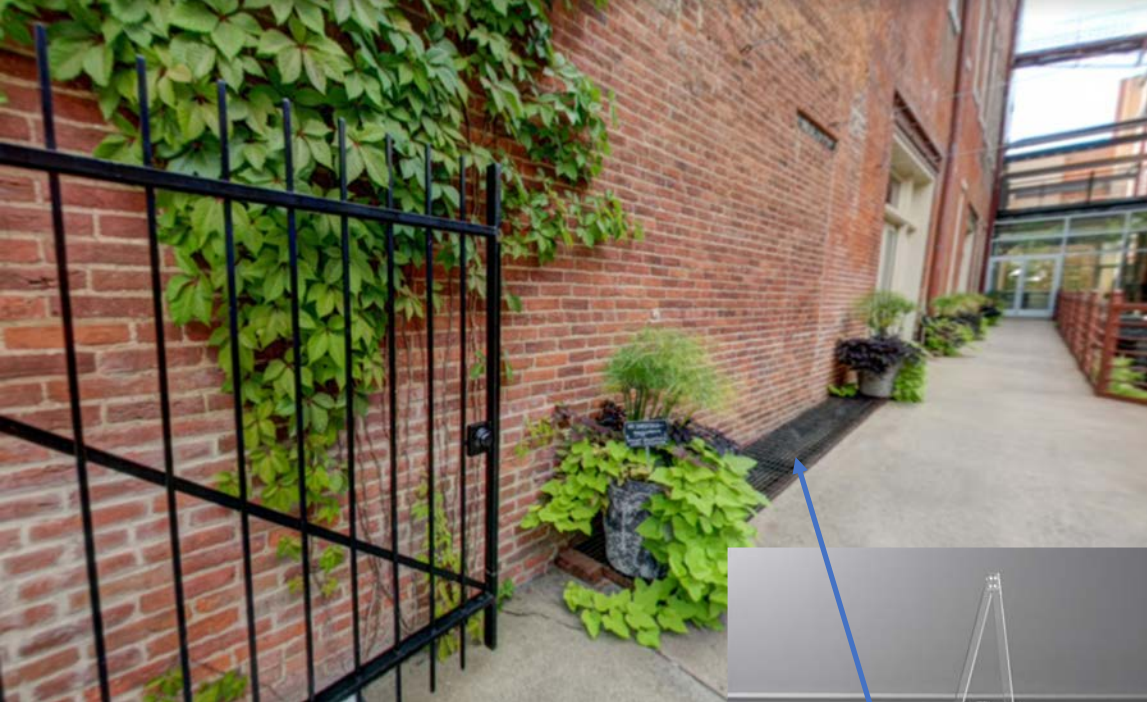

CEREMONY

Ceremony A: Facing Green Wall

Keyboard/vocalist

Ceremony B: Facing French Doors

ENTRY SIGNAGE

24x36 Foam Front

24x36 Foam Back

Hang 24x36 framed photo from beams above table