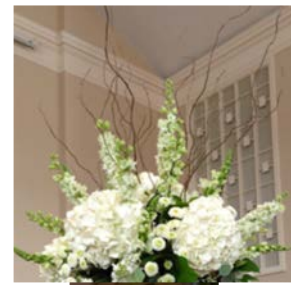

DINNER

2 - 8' Rec Tables
12 - 60" Rounds
126 Walnut Chivari Chairs

Wine Service
Champagne (not pre-poured)

Band

VENUE DESIGN
Dinner Sketch

ROOM DECOR

TABLE ELEMENTS

Salad: