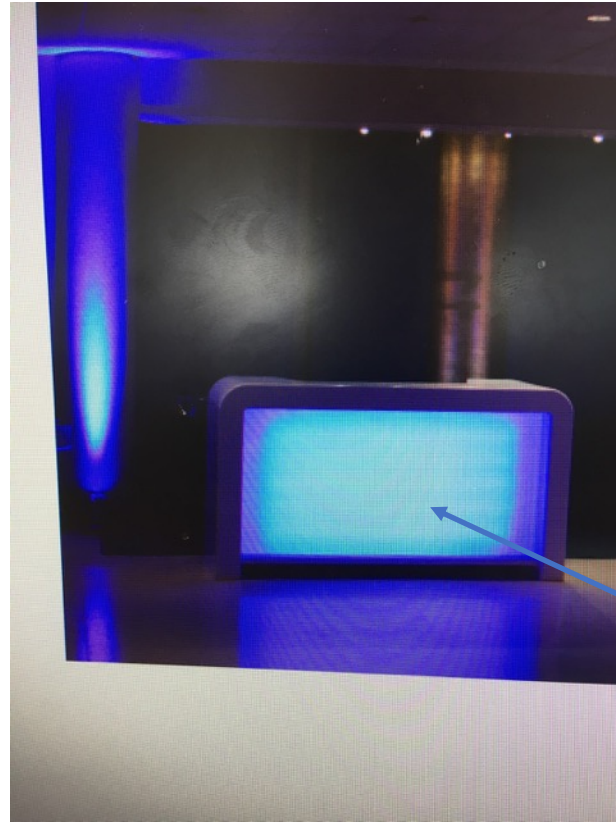

Acrylic Nesting Tables

DANCE PARTY DECOR

DJ Booth Vinyl Decal

DANCE PARTY DECOR

Bar Caddy

This is a custom acrylic shelving unit that should be used to display the elements of the bar: signature cocktails, beer and wine choices