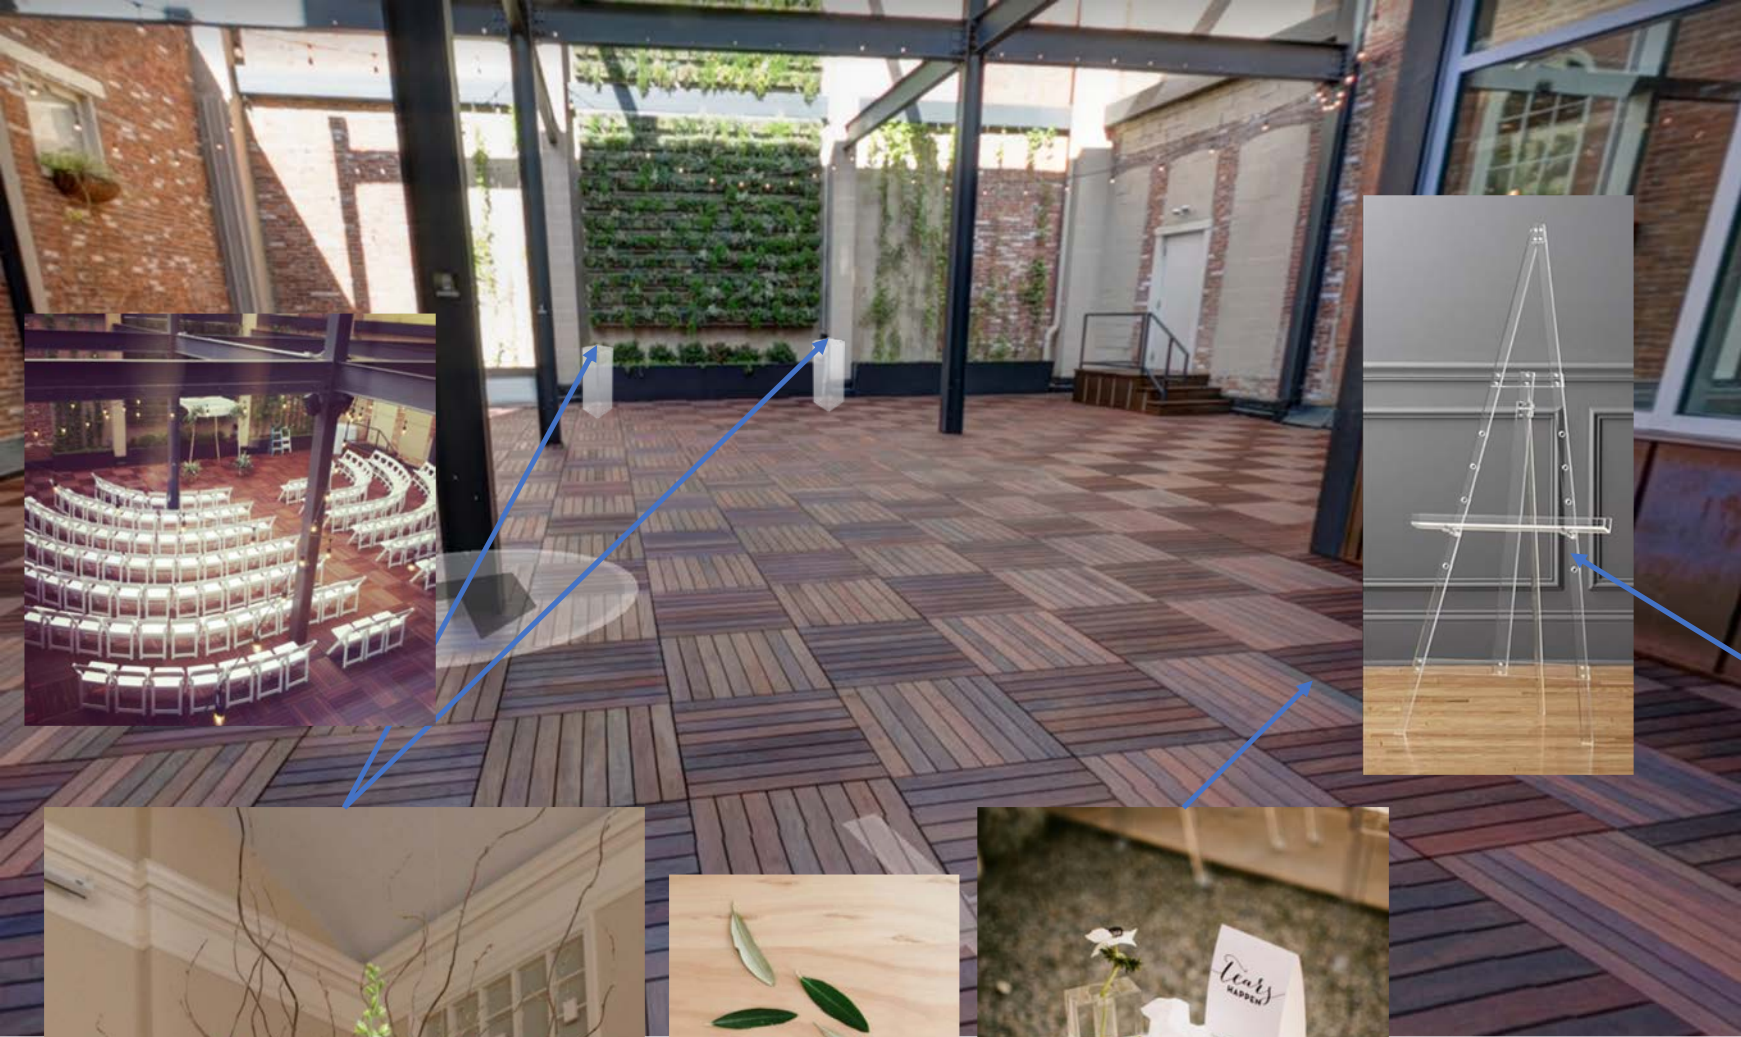

CHAMPAGNE TOWER

9x4 Acrylic Sign Holder

Sign Insert

CEREMONY DECOR

24x36 Foam Sign

CEREMONY ELEMENTS

22x28 Foam Sign

Stacia to adorn grate
with Vines