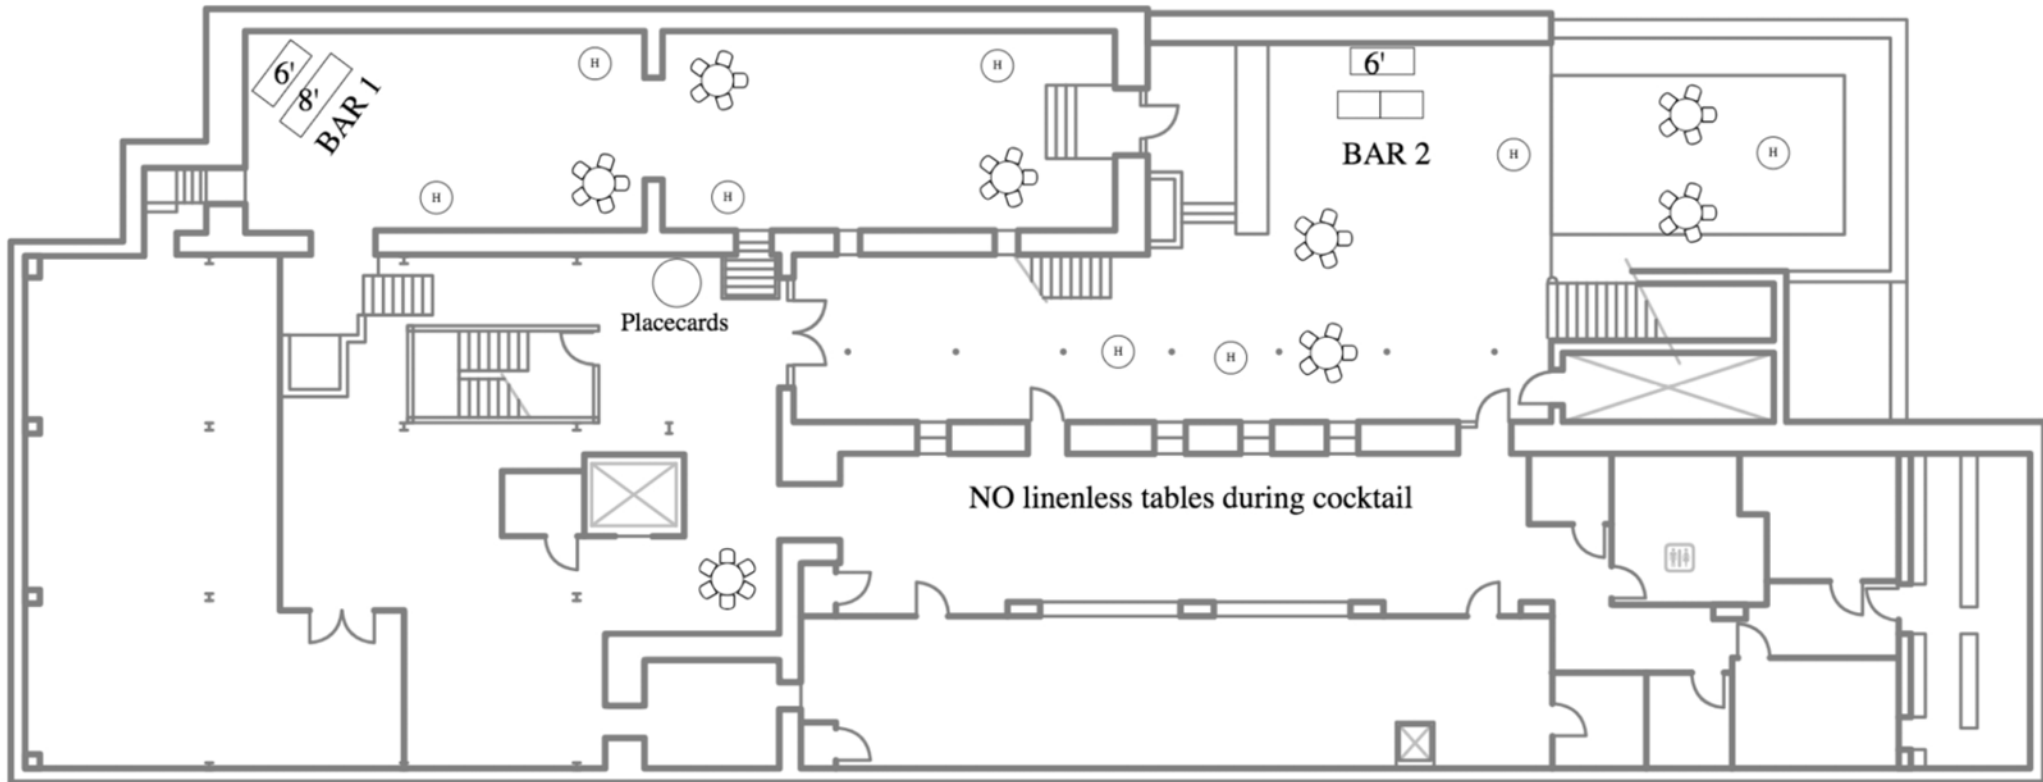

CEREMONY
ELEMENTS

ELEVATOR INSPIRATION FOR KELLY

ELEVATOR

COCKTAIL HOUR

- 8- 36" lowtops
- 8- 36" hightops
- 1- 54" round
- 2 - 6' rec tables
- 1 - 8' rec table
- 1- set of tins bars
- 40- white resin folding chairs