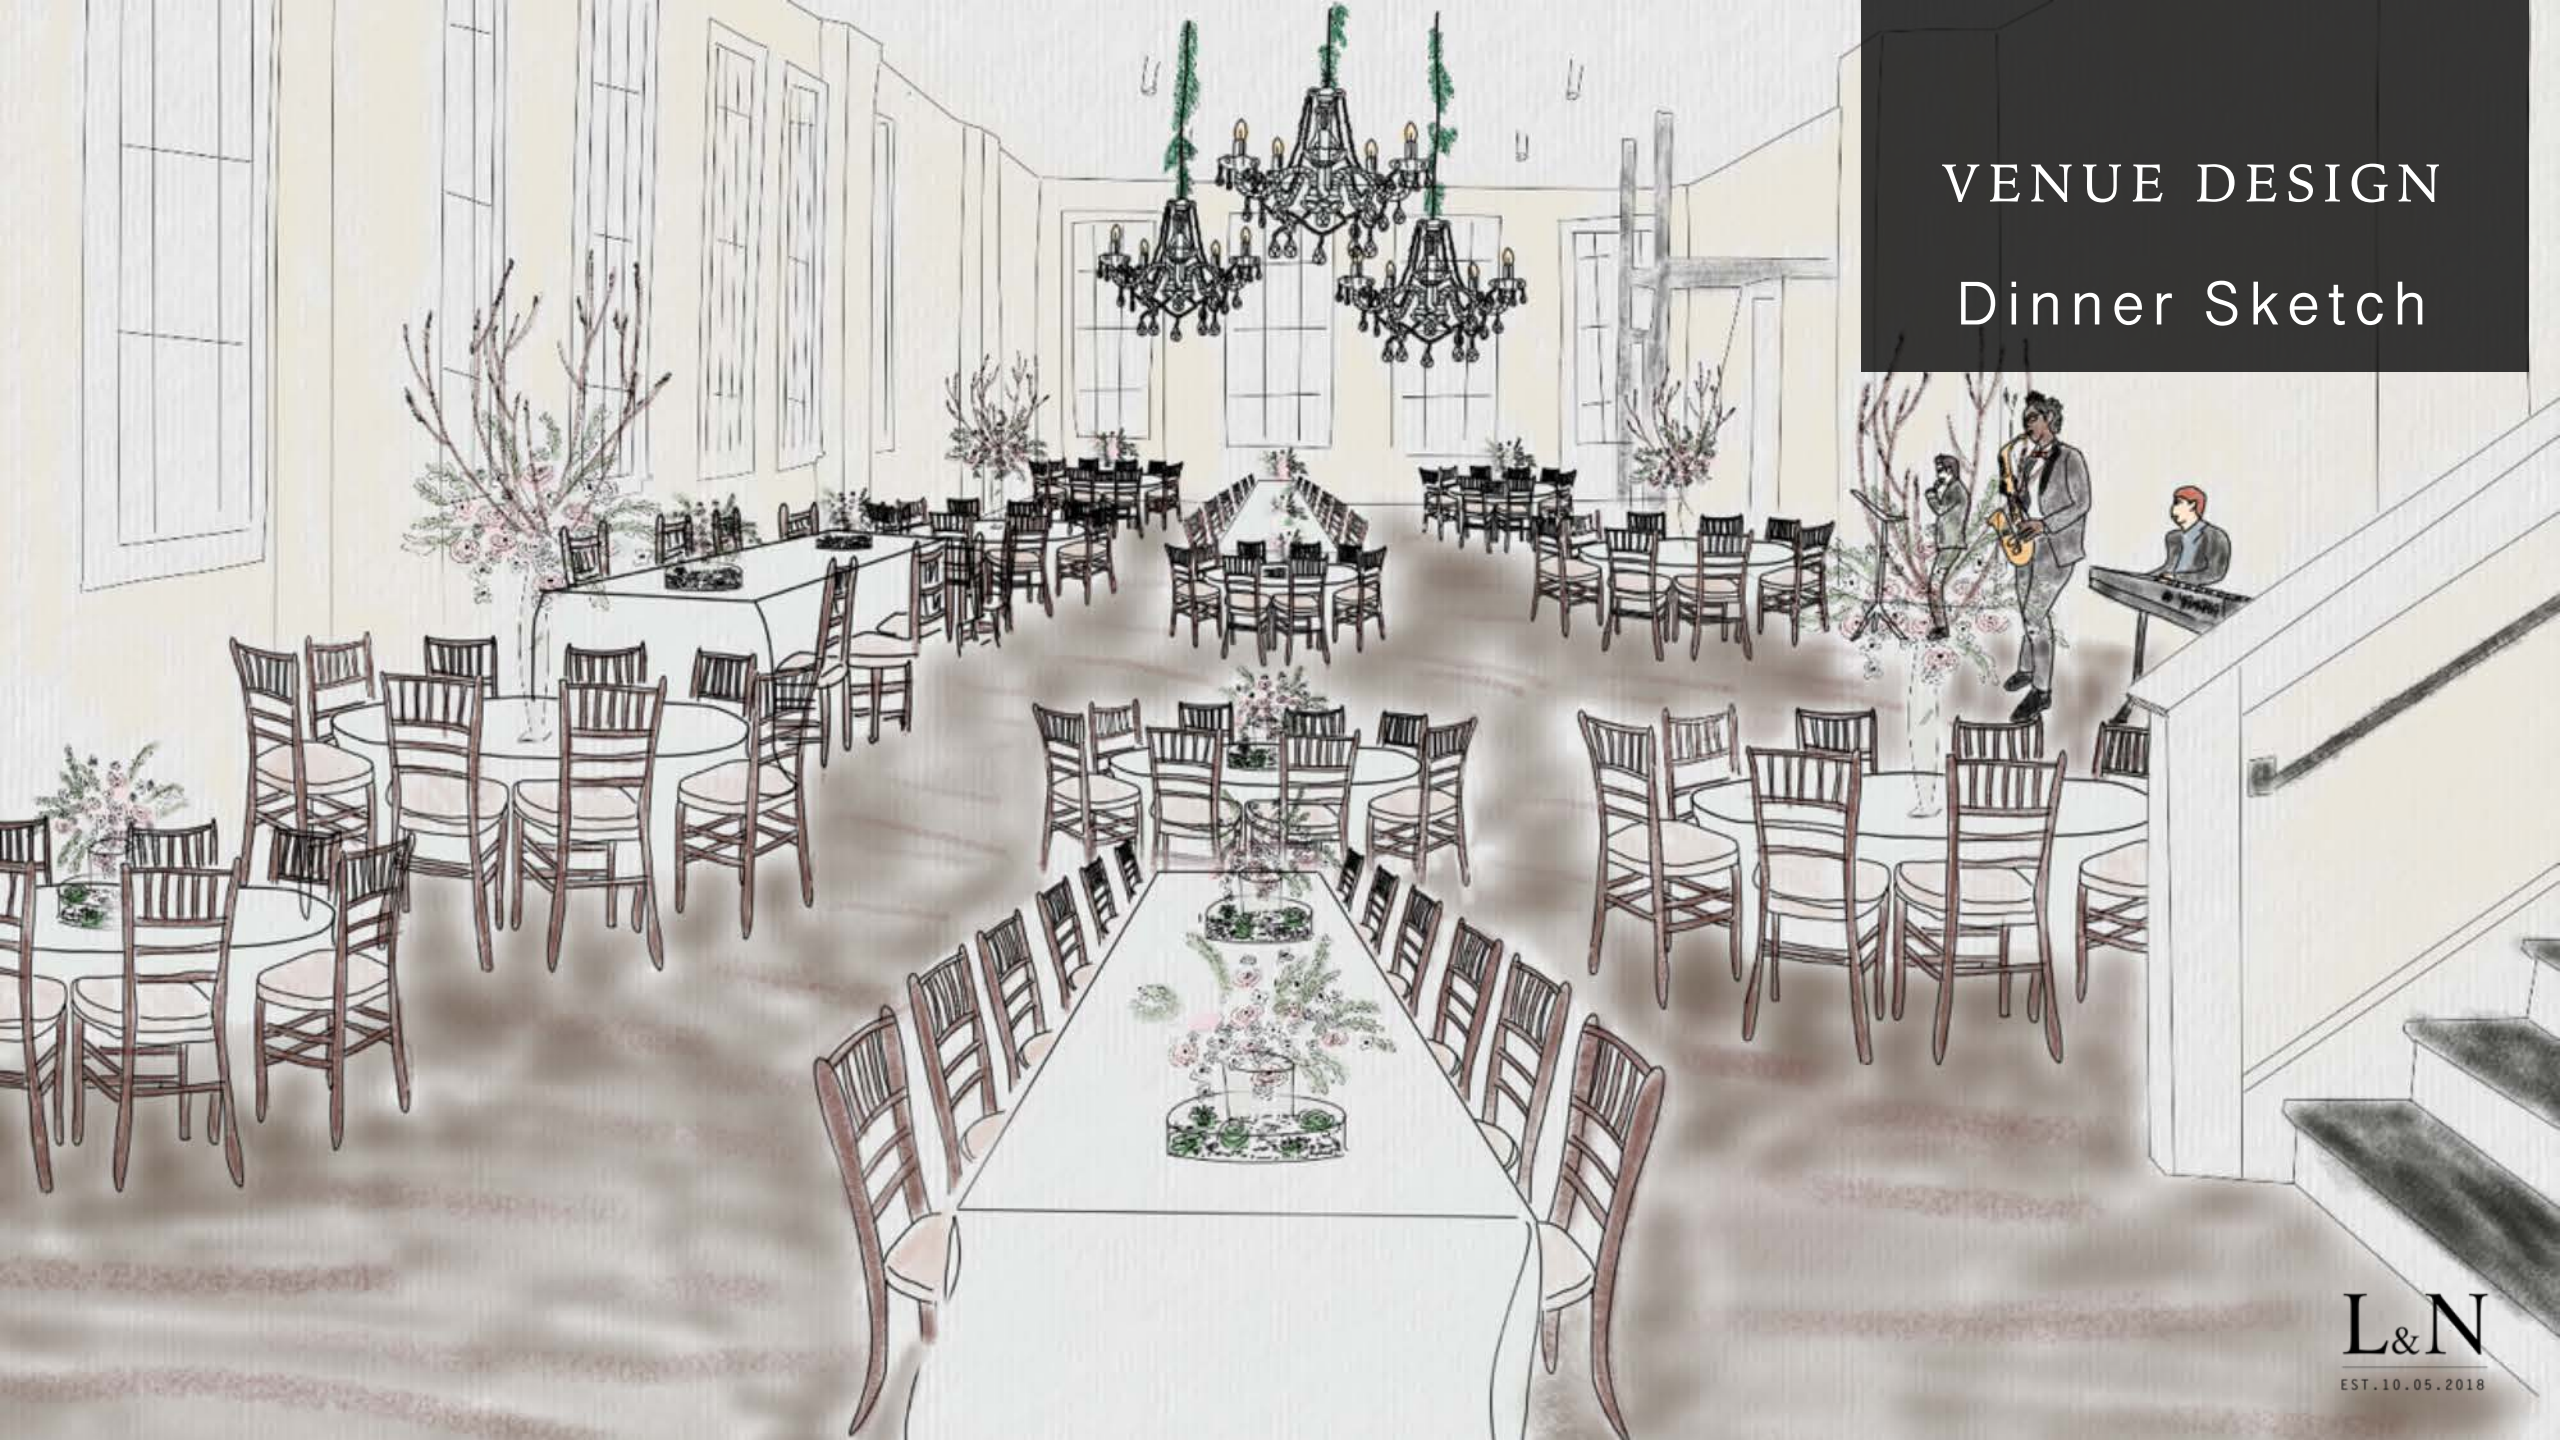

DINNER

2 - 8' Rec Tables
12 - 60" Rounds
126 Walnut Chivari Chairs

Wine Service
Champagne (not pre-poured)

Band

VENUE DESIGN
Dinner Sketch

ROOM DECOR

TABLE ELEMENTS

Salad: