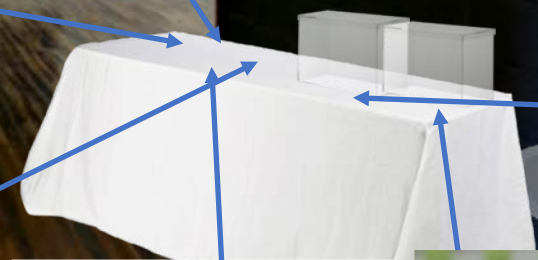

Acrylic Sign Holder