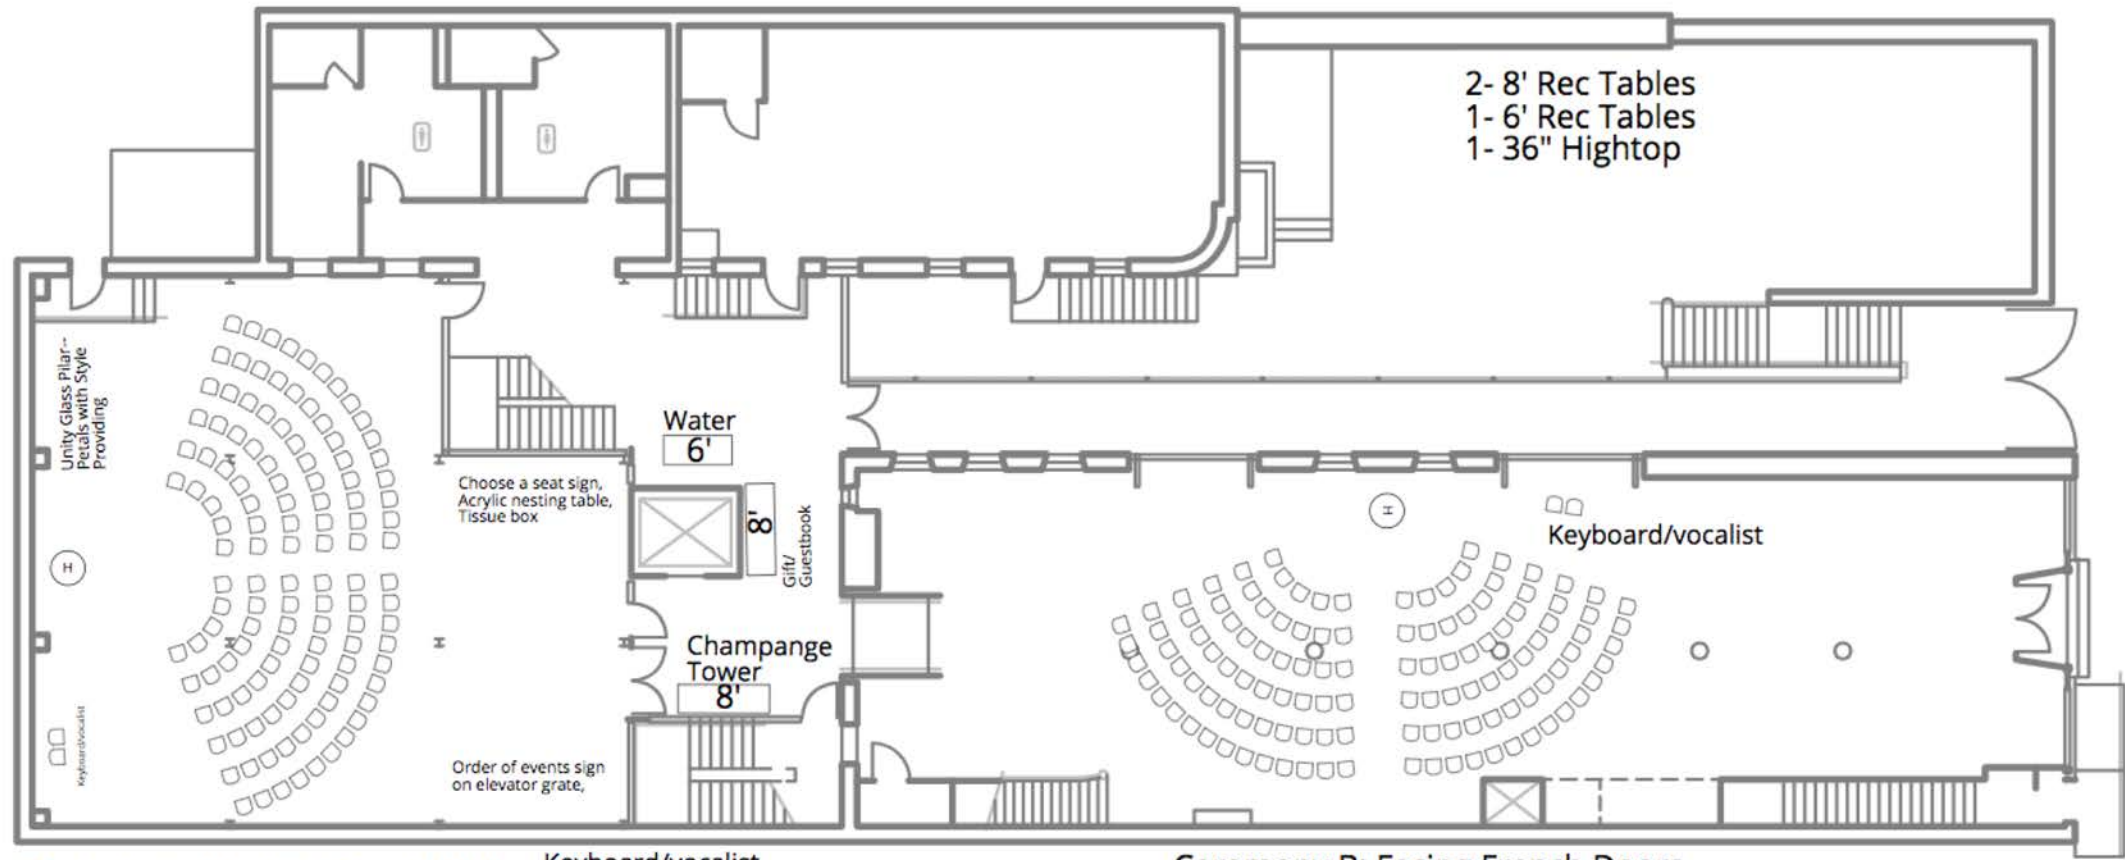

CEREMONY

Ceremony A: Facing Green Wall

Keyboard/vocalist

Ceremony B: Facing French Doors

ENTRY SIGNAGE

24x36 Foam Front

24x36 Foam Back

Hang 24x36 framed photo from beams above table