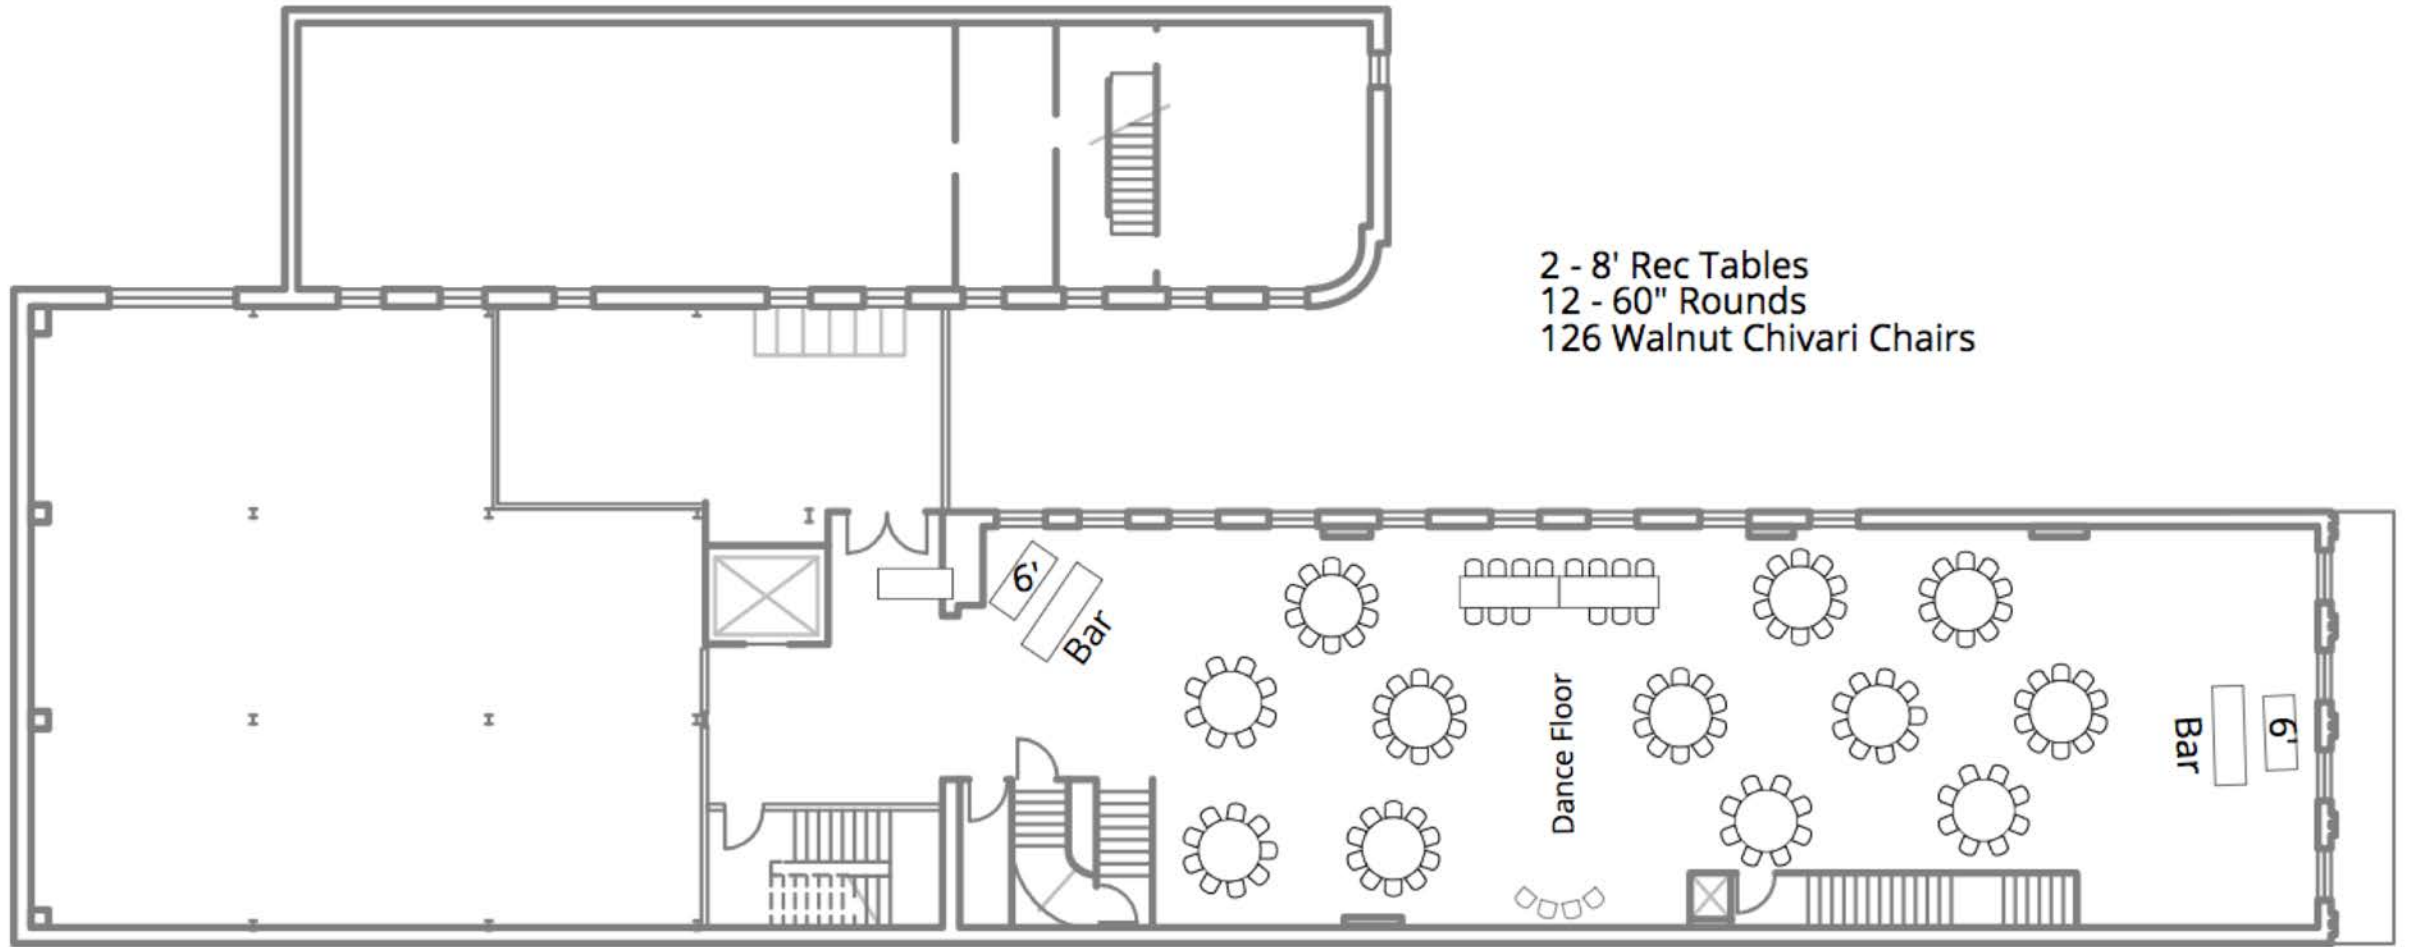

DINNER

2 - 8' Rec Tables
12 - 60" Rounds
126 Walnut Chivari Chairs

Wine Service
Champagne (not pre-poured)

Band

VENUE DESIGN
Dinner Sketch

ROOM DECOR

TABLE ELEMENTS

Salad: