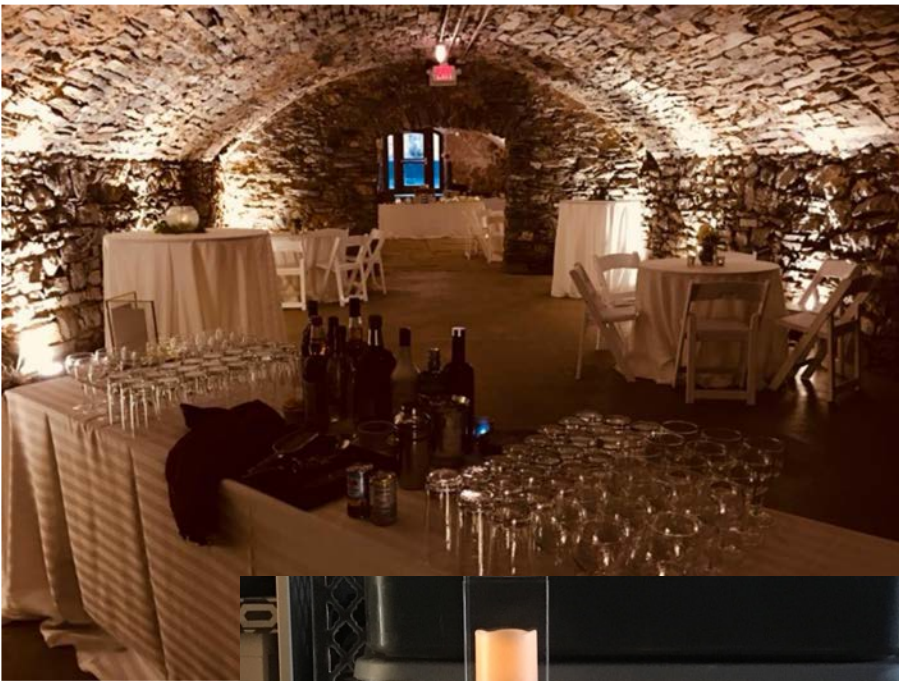

CATACOMBS

Pillar Candles in Acrylic stands to be scattered throughout catacombs