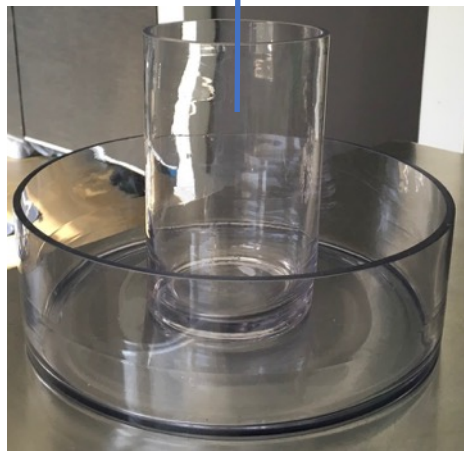

DINNER

2 - 8' Rec Tables
12 - 60" Rounds
126 Walnut Chivari Chairs

Wine Service
Champagne (not pre-poured)

Band

VENUE DESIGN
Dinner Sketch

ROOM DECOR

TABLE ELEMENTS

Salad: